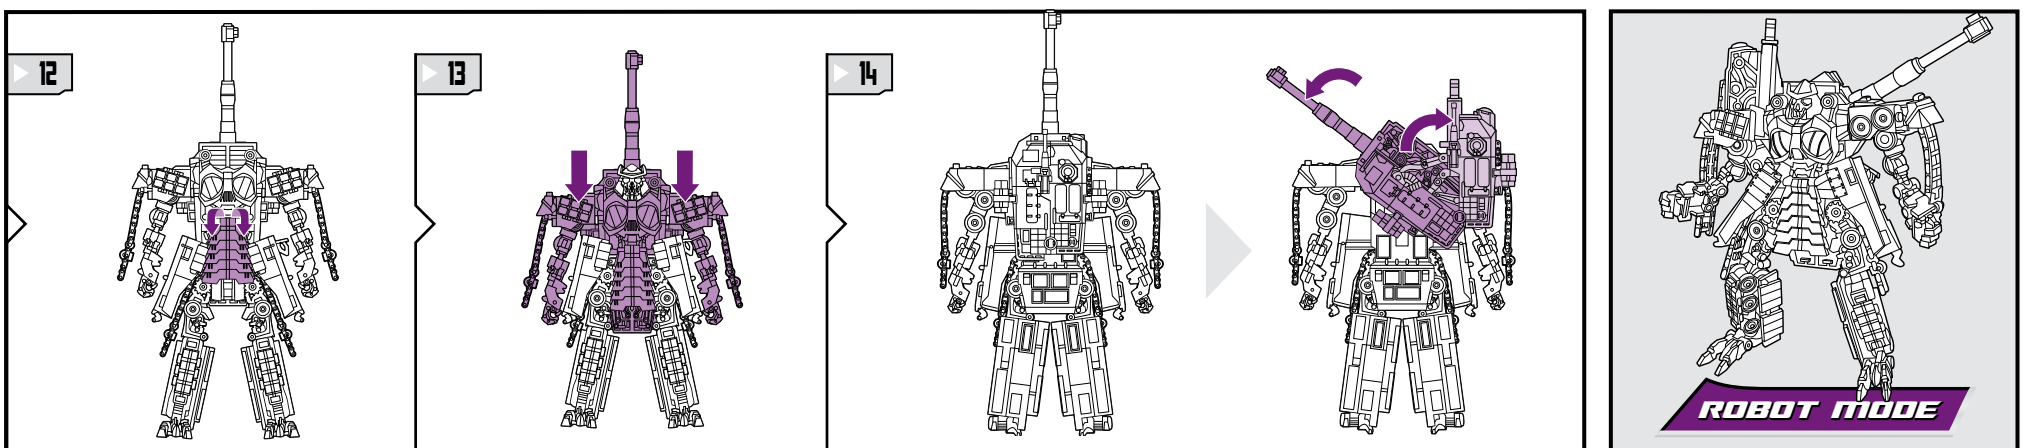

TRANSFORMERS

DECEPTICON BANZAITRON™

LEVEL: 0 1 2 3 4 5
ADVANCED

DECEPTICON

WARNING:

CHOKING HAZARD—Small parts.
Not for children under 3 years.

AGES 5+

19821/98457 Asst.

NOTE: Some parts are made to detach if excessive force is applied and are designed to be reattached if separation occurs. Adult supervision may be necessary for younger children.

CHANGING TO ROBOT

NEED HELP?
TRANSFORMERS.COM/INSTRUCTIONS