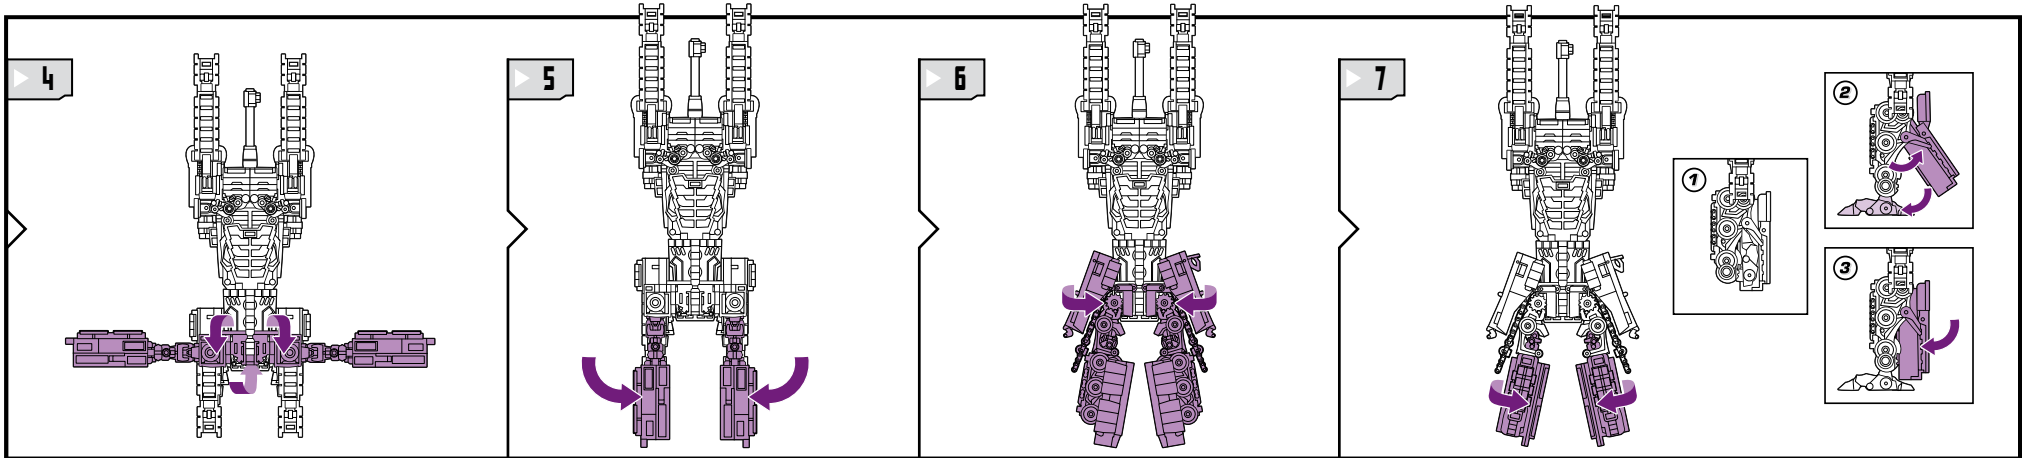

TRANSFORMERS

DECEPTICON BANZAITRON™

LEVEL: 0 1 2 3 4 5
ADVANCED

DECEPTICON

WARNING:

CHOKING HAZARD—Small parts.
Not for children under 3 years.

AGES 5+

19821/98457 Asst.

NOTE: Some parts are made to detach if excessive force is applied and are designed to be reattached if separation occurs. Adult supervision may be necessary for younger children.

CHANGING TO ROBOT

NEED HELP?
TRANSFORMERS.COM/INSTRUCTIONS