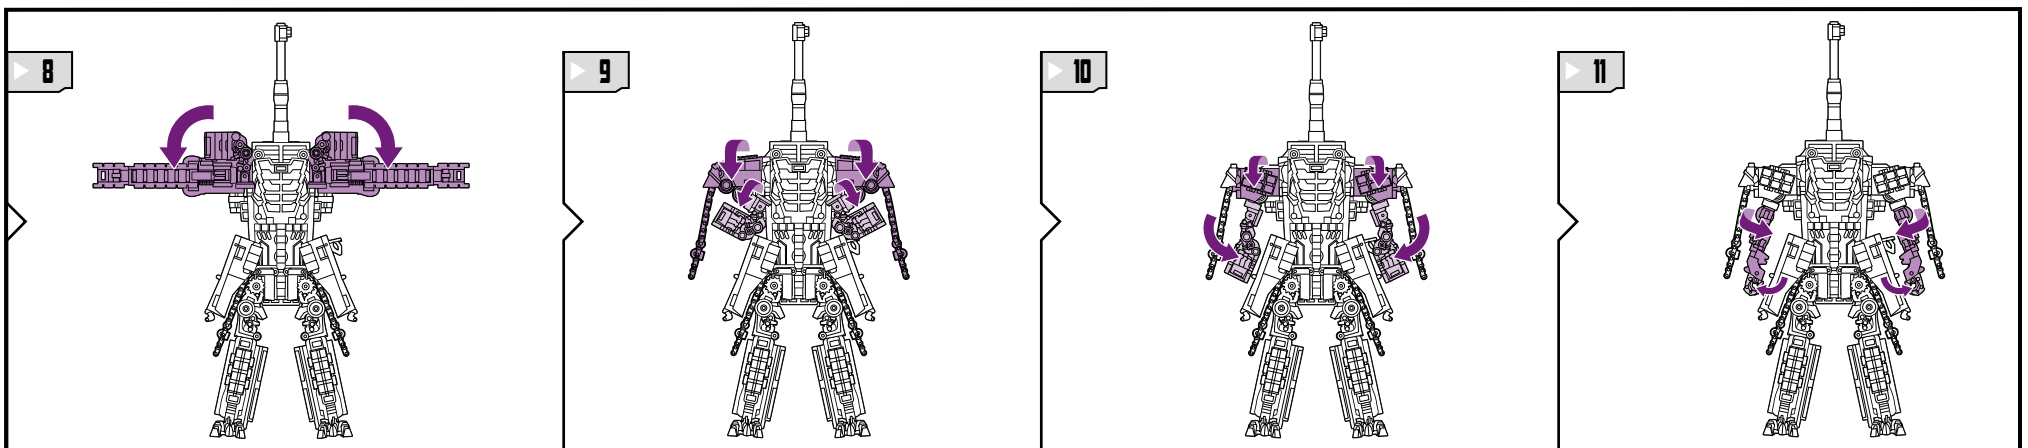

TRANSFORMERS

DECEPTICON BANZAITRON™

LEVEL: 0 1 2 3 4 5
ADVANCED

DECEPTICON

WARNING:

CHOKING HAZARD—Small parts.
Not for children under 3 years.

AGES 5+

19821/98457 Asst.

NOTE: Some parts are made to detach if excessive force is applied and are designed to be reattached if separation occurs. Adult supervision may be necessary for younger children.

CHANGING TO ROBOT

NEED HELP?
TRANSFORMERS.COM/INSTRUCTIONS

Not suitable for children under 3 years because of small parts – choking hazard.

P/N 7073470000

CHANGING TO VEHICLE