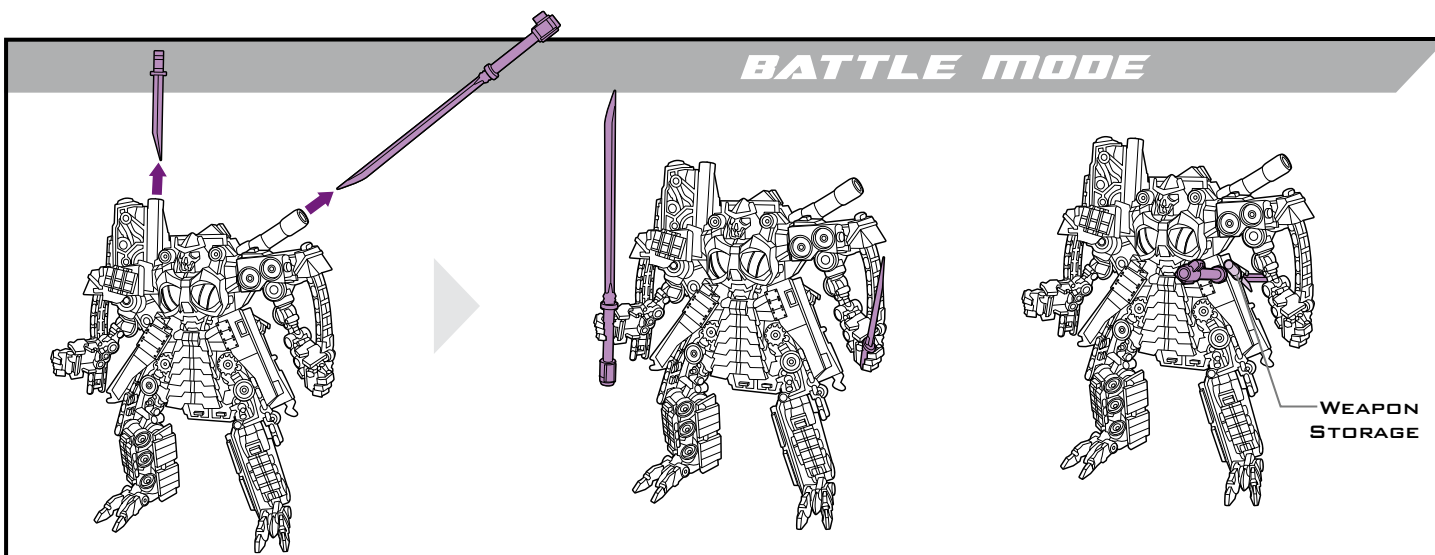

TRANSFORMERS

DECEPTICON BANZAITRON™

LEVEL: 0 1 2 3 4 5
ADVANCED

DECEPTICON

WARNING:

CHOKING HAZARD—Small parts.
Not for children under 3 years.

AGES 5+

19821/98457 Asst.

NOTE: Some parts are made to detach if excessive force is applied and are designed to be reattached if separation occurs. Adult supervision may be necessary for younger children.

CHANGING TO ROBOT

NEED HELP?
TRANSFORMERS.COM/INSTRUCTIONS