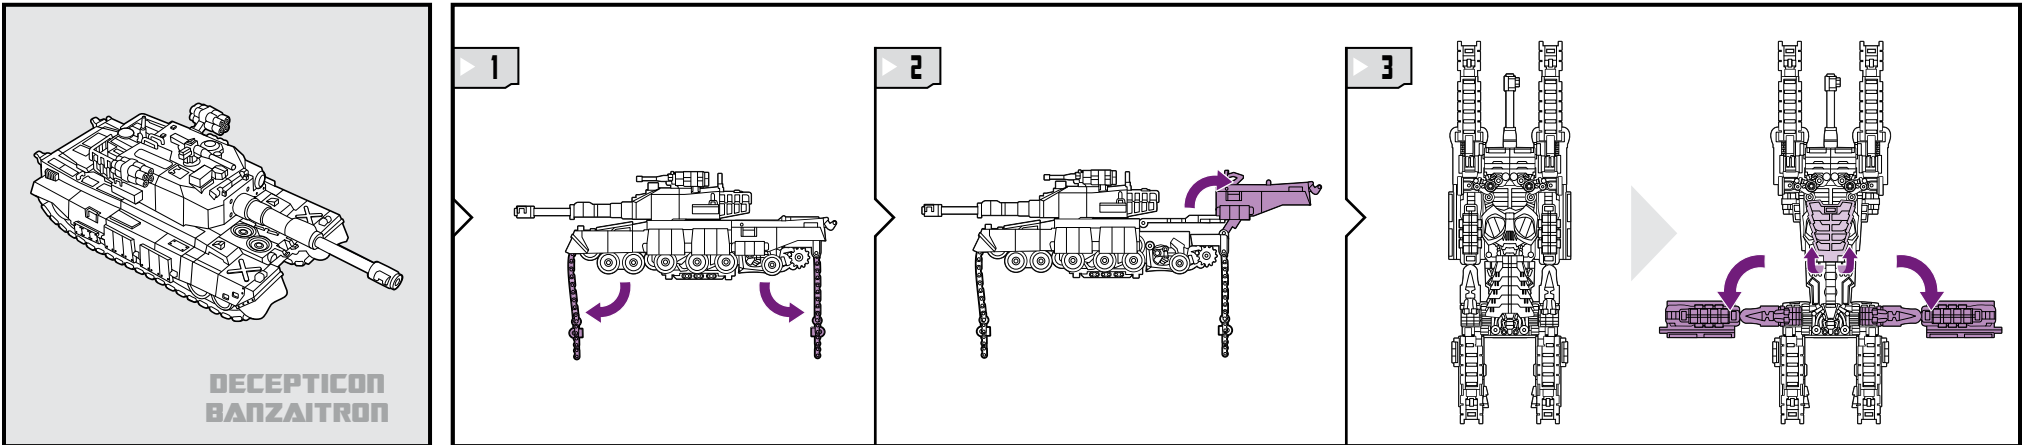

TRANSFORMERS

DECEPTICON BANZAITRON™

LEVEL: 0 1 2 3 4 5
ADVANCED

DECEPTICON

WARNING:

CHOKING HAZARD—Small parts.
Not for children under 3 years.

AGES 5+

19821/98457 Asst.

NOTE: Some parts are made to detach if excessive force is applied and are designed to be reattached if separation occurs. Adult supervision may be necessary for younger children.

CHANGING TO ROBOT

NEED HELP?
TRANSFORMERS.COM/INSTRUCTIONS